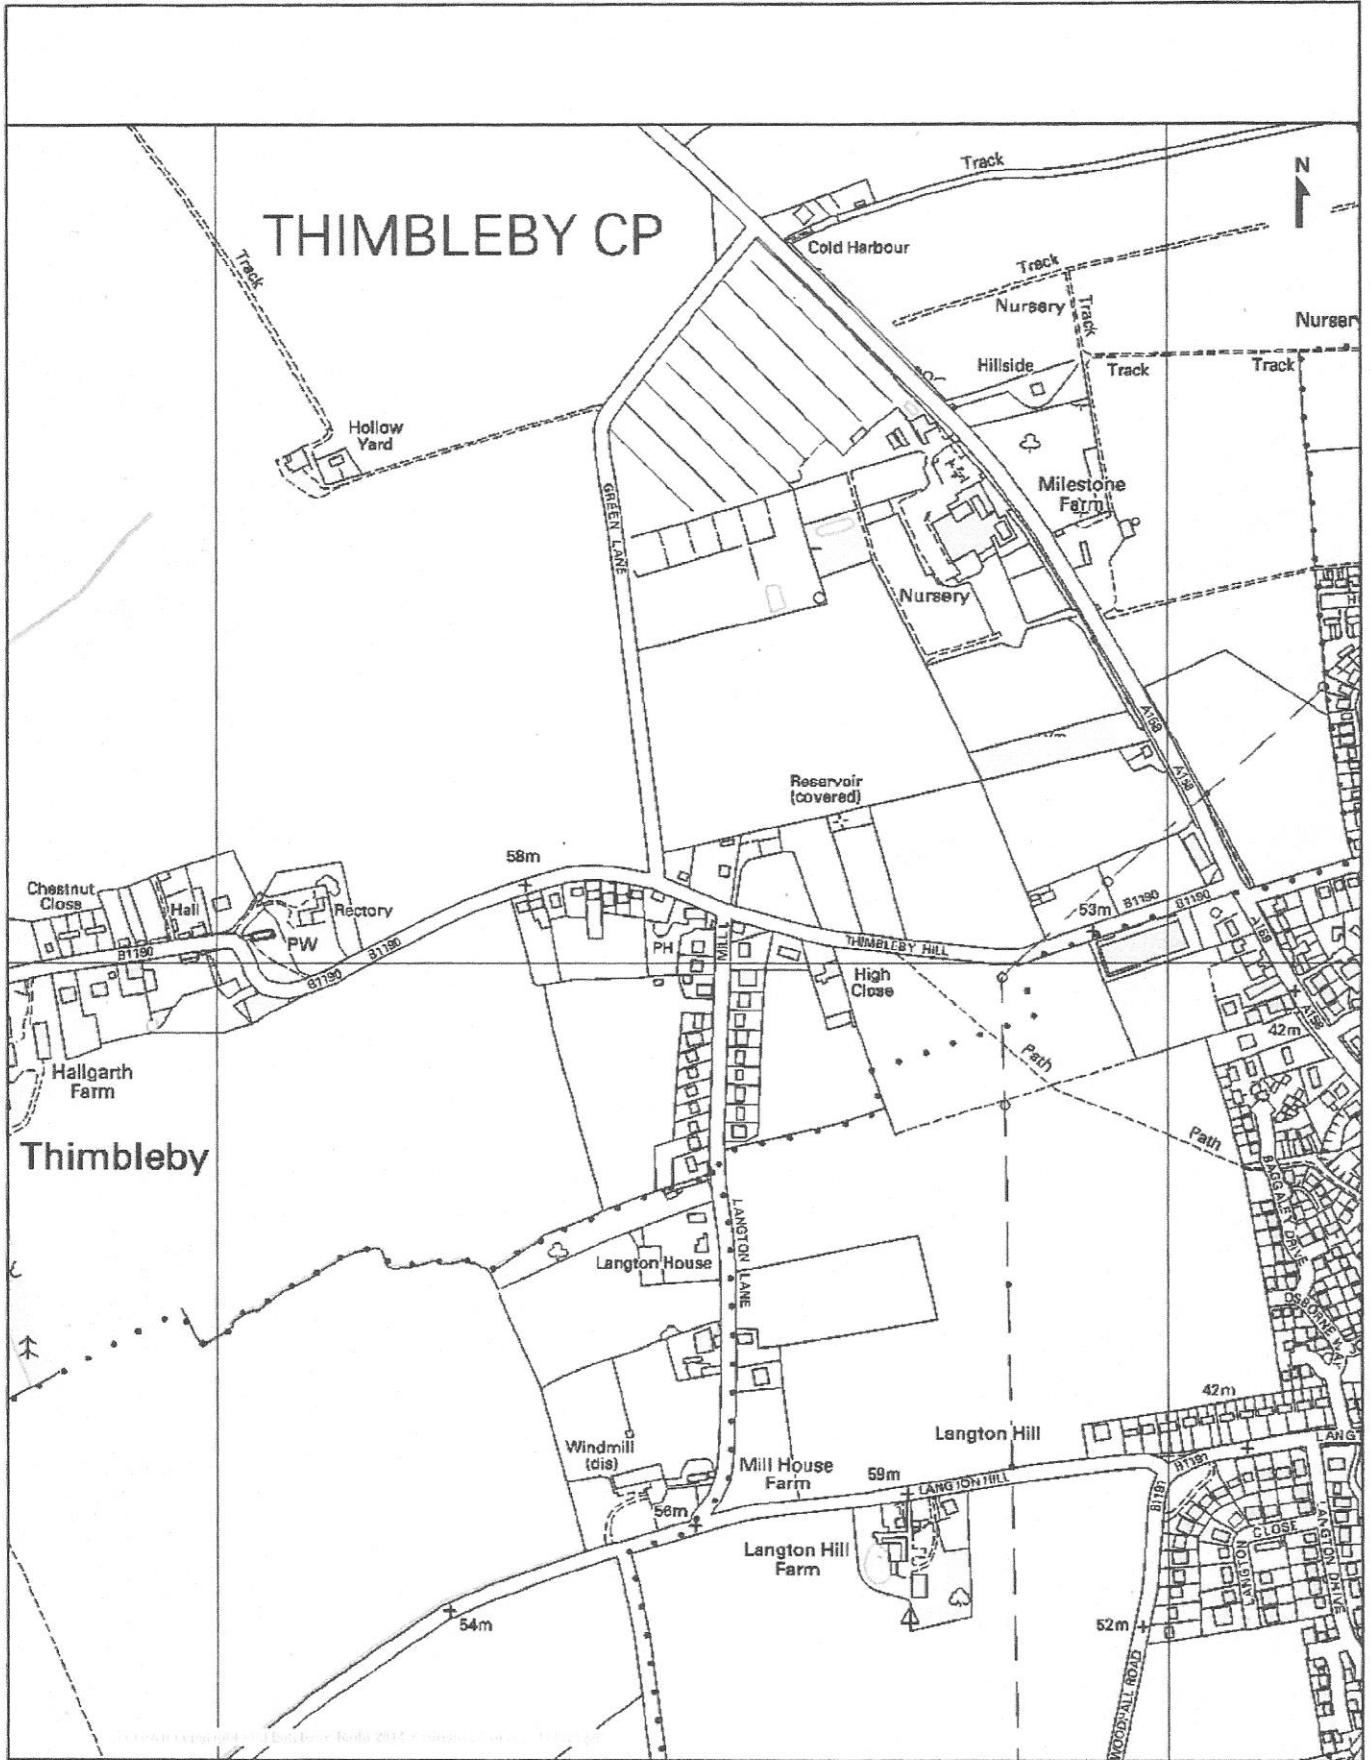

Lincolnshire
COUNTY COUNCIL

Scale 1/2691

DIRECTORATE FOR DEVELOPMENT
Director: Richard Wills
City Hall, Orchard Street, Lincoln LN1 1DN

This map is reproduced from Ordnance Survey material with the permission of Ordnance Survey on behalf of the Controller of Her Majesty's Stationery Office © Crown copyright. Unauthorised reproduction infringes Crown copyright and may lead to prosecution or civil proceedings. 100025370 2006.

© Copyright GeoPerspectives 2005

Lincolnshire
COUNTY COUNCIL

Scale 1/7376

DIRECTORATE FOR DEVELOPMENT
Director: Richard Wills
City Hall, Orchard Street, Lincoln LN1 1DN

This map is reproduced from Ordnance Survey material with the permission of Ordnance Survey on behalf of the Controller of Her Majesty's Stationery Office © Crown copyright. Unauthorised reproduction infringes Crown copyright and may lead to prosecution or civil proceedings. 100025370 2006.