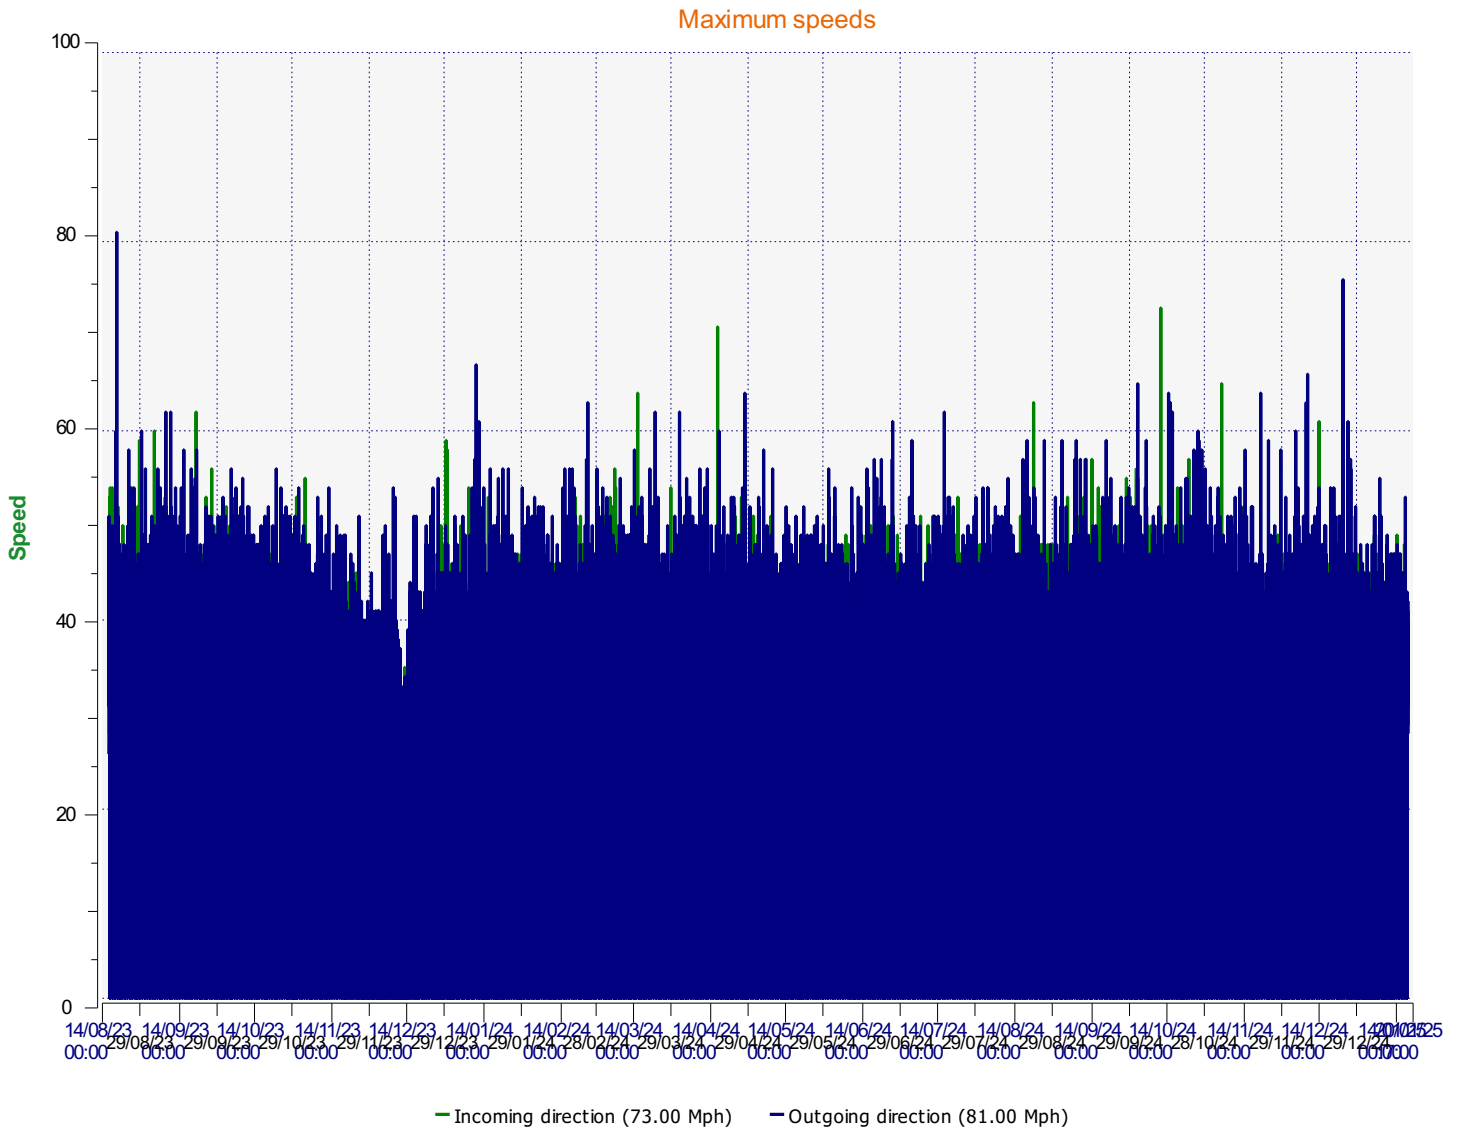

Élan Cité

DÉTECTER • INFORMER • SÉCURISER

Start date: Wednesday, August 16, 2023 11:30 AM
End date: Saturday, January 18, 2025 5:00 PM

Location: Near Hallgarth Farm - SID facing West

Comments: Speed limit 30mph.
Vehicle speeds 36+mph could face prosecution.
INCOMING: (from Horsington direction) 96% of incoming vehicles are below 35mph. 90.6% are 30mph or below. Average speed is 25.52mph. The SID appears to reduce vehicle speed.
OUTGOING: (heading towards Horsington) 91% of outgoing vehicles are below 35mph and 75% are travelling at 30mph or below.
Their average speed is 28.25mph.

Start date: Wednesday, August 16, 2023 11:30 AM
End date: Saturday, January 18, 2025 5:00 PM

Location: Near Hallgarth Farm - SID facing West

Comments: Speed limit 30mph.
 Vehicle speeds 36+mph could face prosecution.
 INCOMING: (from Horsington direction) 96% of incoming vehicles are below 35mph. 90.6% are 30mph or below. Average speed is 25.52mph. The SID appears to reduce vehicle speed.
 OUTGOING: (heading towards Horsington) 91% of outgoing vehicles are below 35mph and 75% are travelling at 30mph or below. Their average speed is 28.25mph.