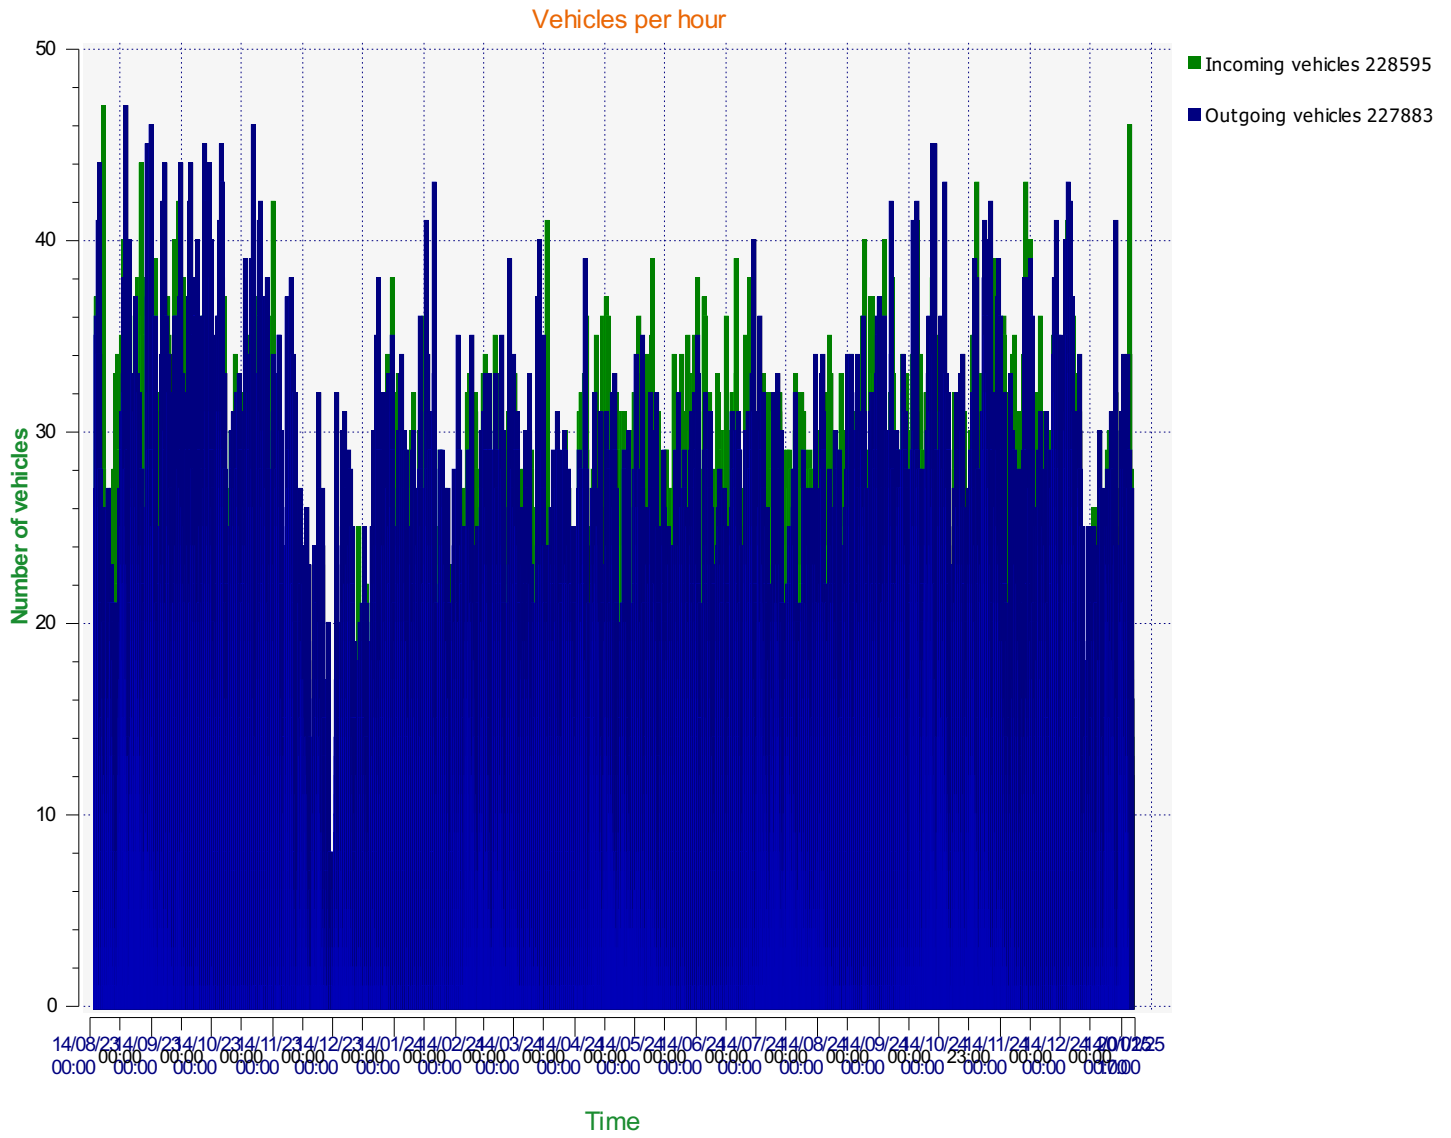

Start date: Wednesday, August 16, 2023 11:30 AM
End date: Saturday, January 18, 2025 5:00 PM

Location: Near Hallgarth Farm - SID facing West

Comments: Speed limit 30mph.
 Vehicle speeds 36+mph could face prosecution.
 INCOMING: (from Horsington direction) 96% of incoming vehicles are below 35mph. 90.6% are 30mph or below. Average speed is 25.52mph. The SID appears to reduce vehicle speed.
 OUTGOING: (heading towards Horsington) 91% of outgoing vehicles are below 35mph and 75% are travelling at 30mph or below. Their average speed is 28.25mph.