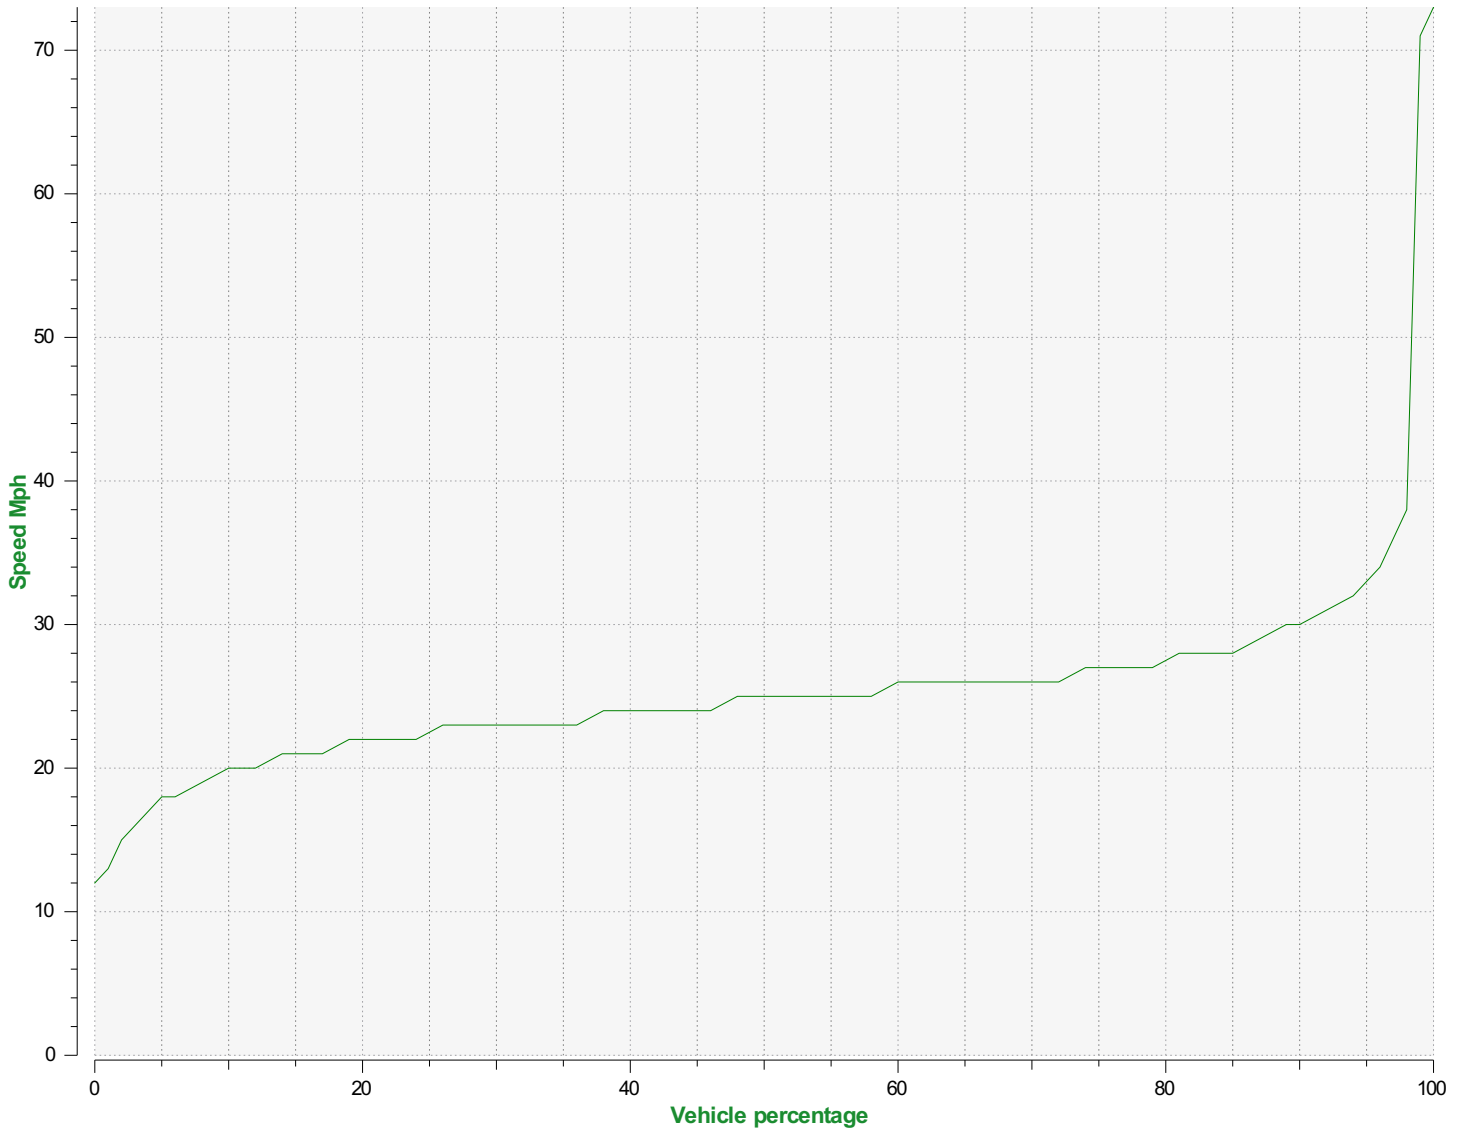

Start date: Wednesday, August 16, 2023 11:30 AM
End date: Saturday, January 18, 2025 5:00 PM

Location: Near Hallgarth Farm - SID facing West

Comments: Speed limit 30mph.
Vehicle speeds 36+mph could face prosecution.
INCOMING: (from Horsington direction) 96% of incoming vehicles are below 35mph. 90.6% are 30mph or below. Average speed is 25.52mph. The SID appears to reduce vehicle speed.
OUTGOING: (heading towards Horsington) 91% of outgoing vehicles are below 35mph and 75% are travelling at 30mph or below.
Their average speed is 28.25mph.