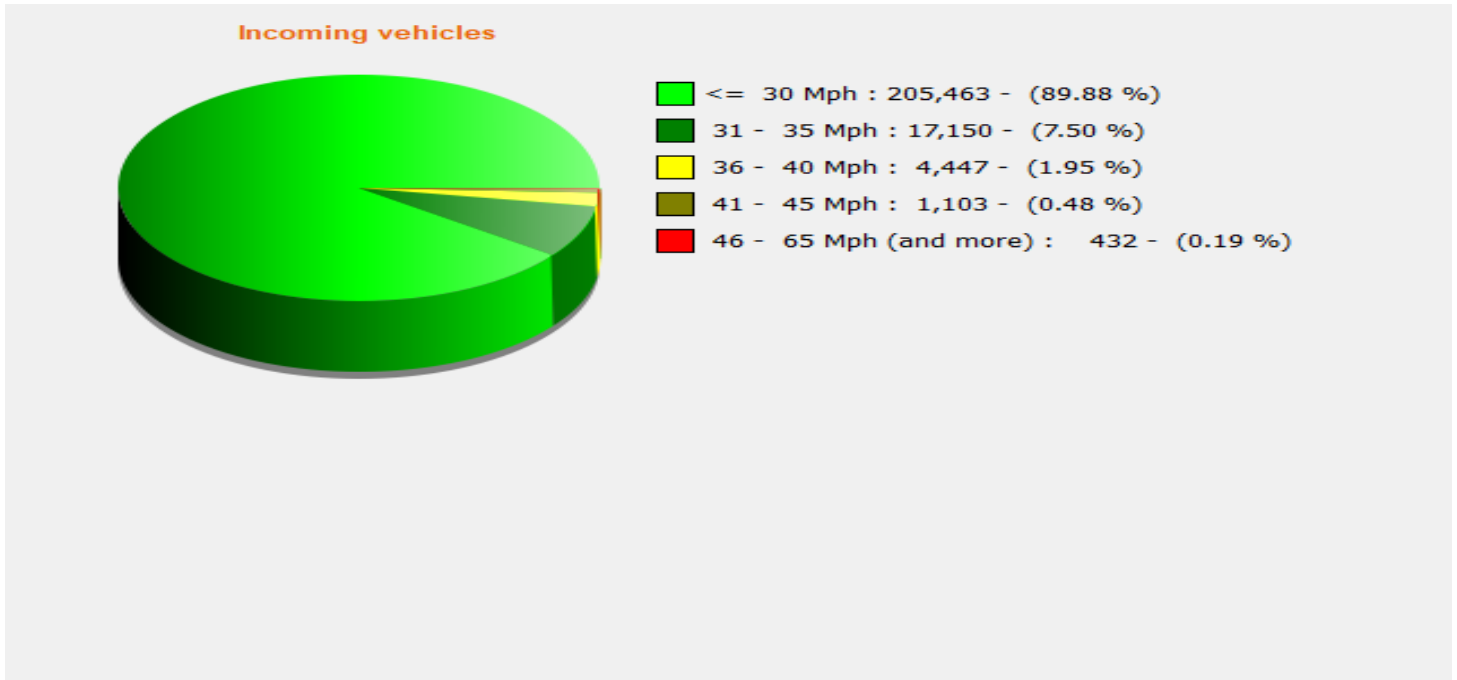

Start date: Wednesday, August 16, 2023 11:30 AM
End date: Saturday, January 18, 2025 5:00 PM

Location: Near Hallgarth Farm - SID facing West

Comments: Speed limit 30mph.
 Vehicle speeds 36+mph could face prosecution.
 INCOMING: (from Horsington direction) 96% of incoming vehicles are below 35mph. 90.6% are 30mph or below. Average speed is 25.52mph. The SID appears to reduce vehicle speed.
 OUTGOING: (heading towards Horsington) 91% of outgoing vehicles are below 35mph and 75% are travelling at 30mph or below. Their average speed is 28.25mph.