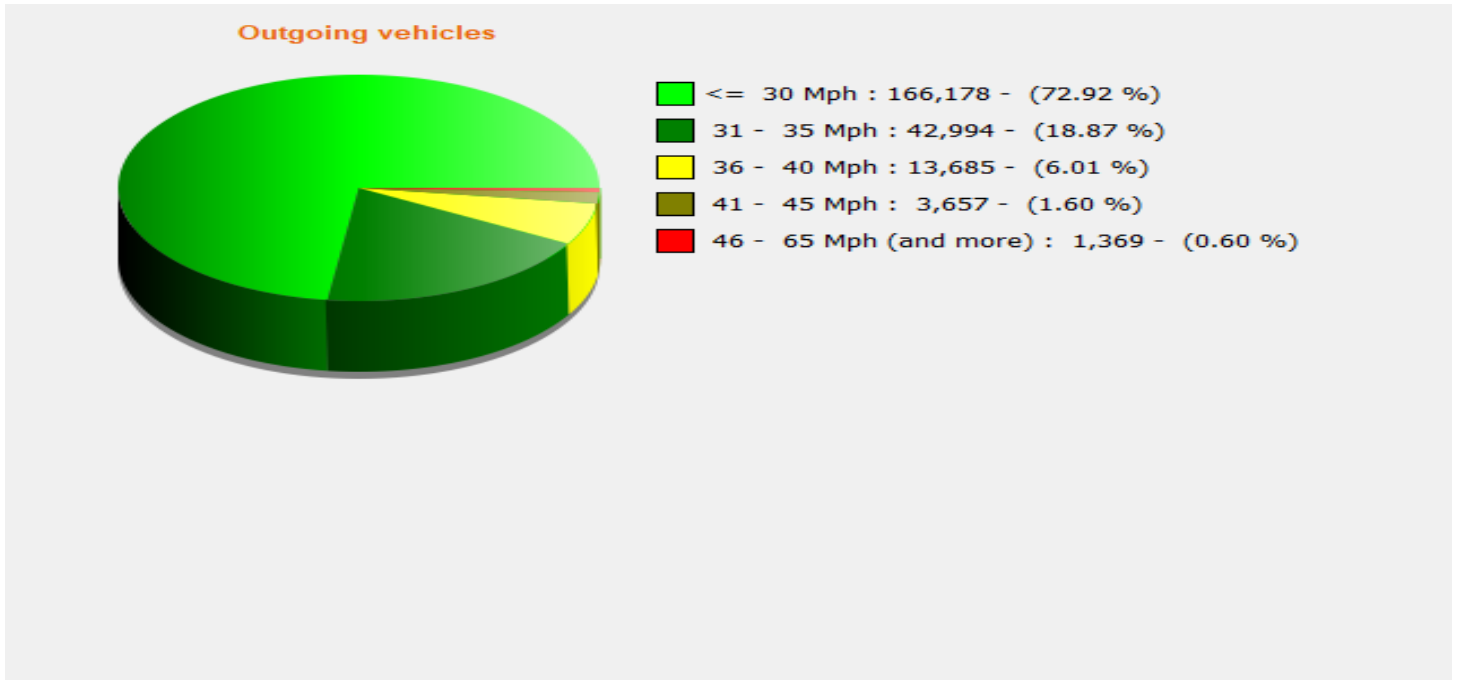

Start date: Wednesday, August 16, 2023 11:30 AM
End date: Saturday, January 18, 2025 5:00 PM

Location: Near Hallgarth Farm - SID facing West

Comments: Speed limit 30mph.
 Vehicle speeds 36+mph could face prosecution.
 INCOMING: (from Horsington direction) 96% of incoming vehicles are below 35mph. 90.6% are 30mph or below. Average speed is 25.52mph. The SID appears to reduce vehicle speed.
 OUTGOING: (heading towards Horsington) 91% of outgoing vehicles are below 35mph and 75% are travelling at 30mph or below. Their average speed is 28.25mph.