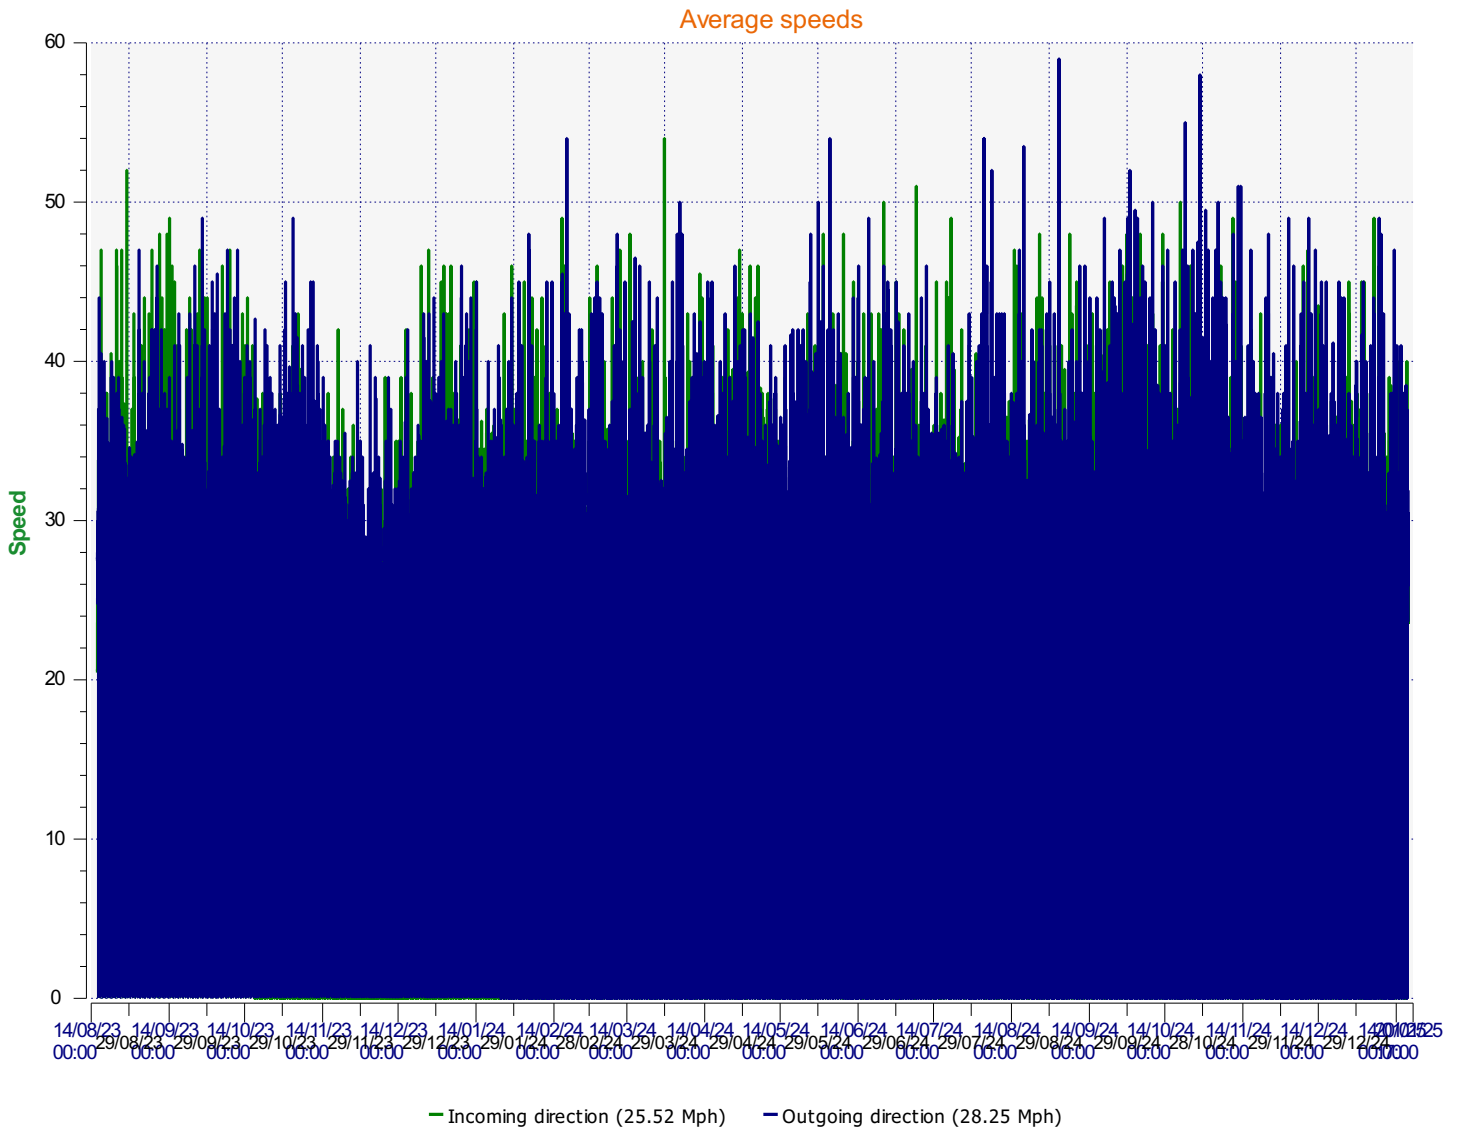

Élan Cité

DÉTECTER • INFORMER • SÉCURISER

Start date: Wednesday, August 16, 2023 11:30 AM
End date: Saturday, January 18, 2025 5:00 PM

Location: Near Hallgarth Farm - SID facing West

Comments: Speed limit 30mph.
Vehicle speeds 36+mph could face prosecution.
INCOMING: (from Horsington direction) 96% of incoming vehicles are below 35mph. 90.6% are 30mph or below. Average speed is 25.52mph. The SID appears to reduce vehicle speed.
OUTGOING: (heading towards Horsington) 91% of outgoing vehicles are below 35mph and 75% are travelling at 30mph or below.
Their average speed is 28.25mph.

Start date: Wednesday, August 16, 2023 11:30 AM
End date: Saturday, January 18, 2025 5:00 PM

Location: Near Hallgarth Farm - SID facing West

Comments: Speed limit 30mph.
 Vehicle speeds 36+mph could face prosecution.
 INCOMING: (from Horsington direction) 96% of incoming vehicles are below 35mph. 90.6% are 30mph or below. Average speed is 25.52mph. The SID appears to reduce vehicle speed.
 OUTGOING: (heading towards Horsington) 91% of outgoing vehicles are below 35mph and 75% are travelling at 30mph or below. Their average speed is 28.25mph.