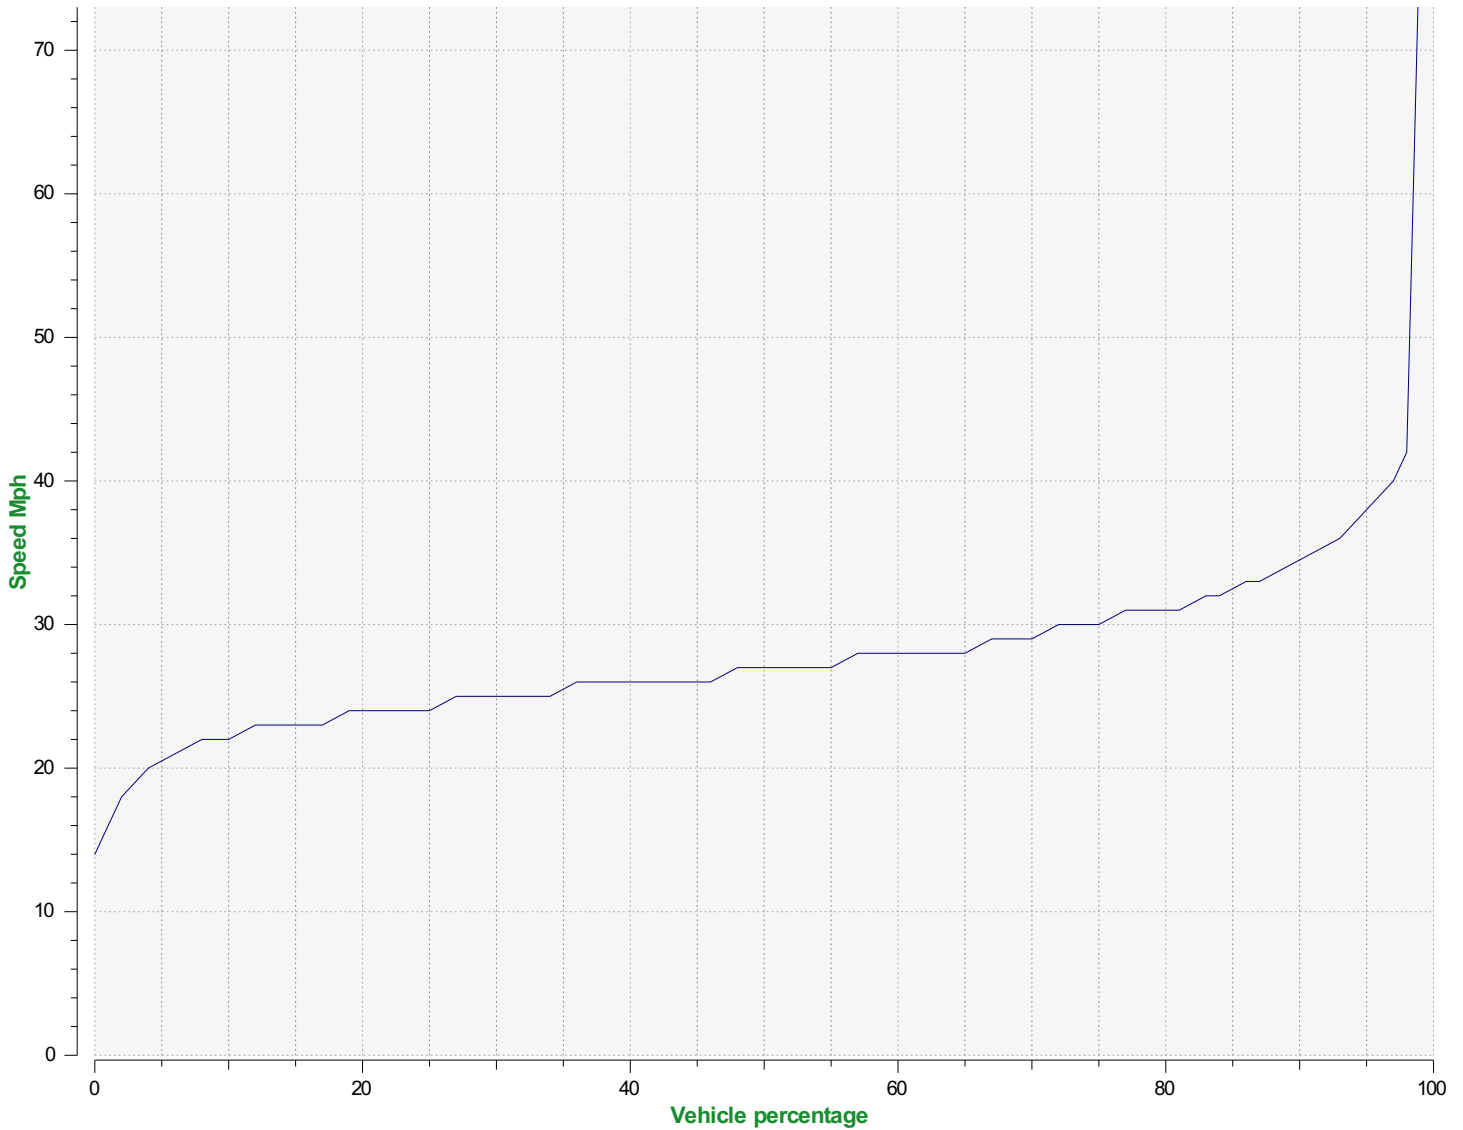

Speed percentile(outgoing)

V30: 25.00Mph   **V50:** 27.00Mph   **V85:** 32.00Mph

Start date: Wednesday, August 16, 2023 11:30 AM
End date: Saturday, January 18, 2025 5:00 PM

Location: Near Hallgarth Farm - SID facing West

Comments: Speed limit 30mph.
Vehicle speeds 36+mph could face prosecution.
INCOMING: (from Horsington direction) 96% of incoming vehicles are below 35mph. 90.6% are 30mph or below. Average speed is 25.52mph. The SID appears to reduce vehicle speed.
OUTGOING: (heading towards Horsington) 91% of outgoing vehicles are below 35mph and 75% are travelling at 30mph or below. Their average speed is 28.25mph.