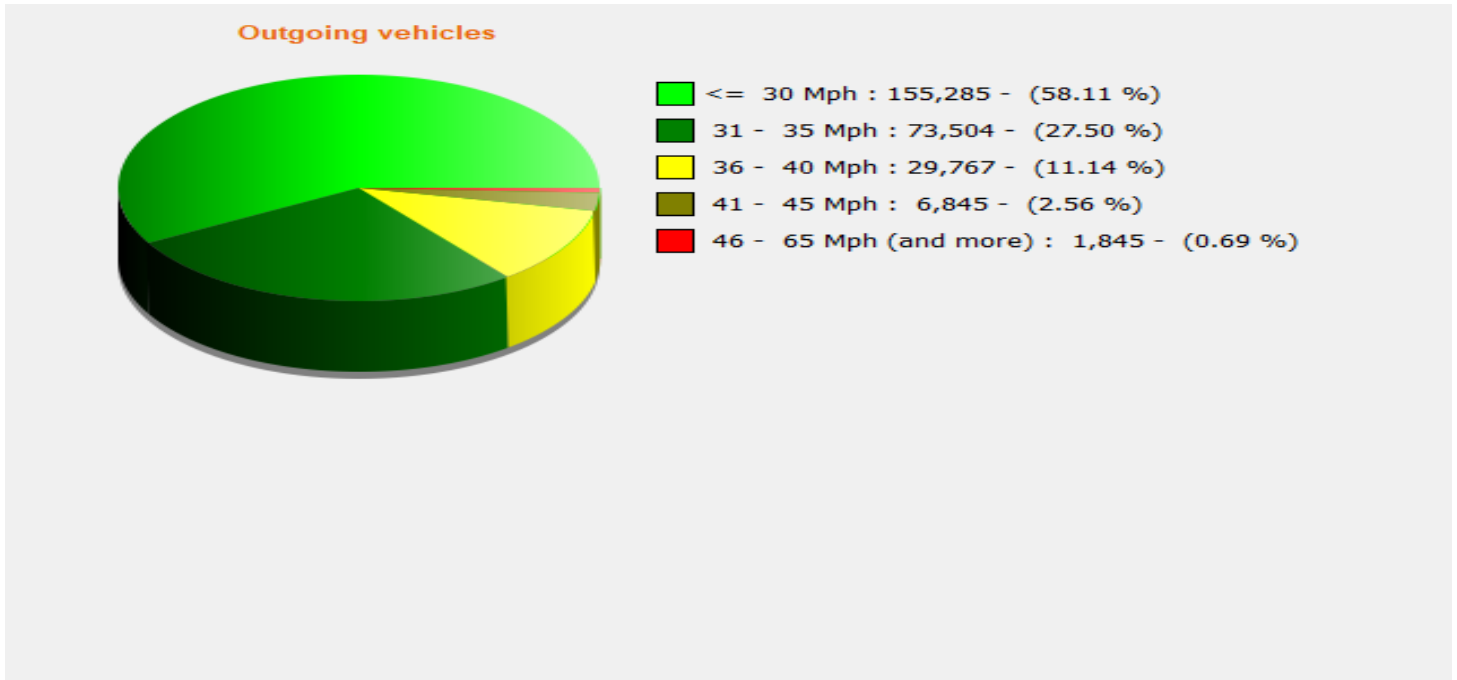

Start date: Tuesday, December 19, 2023 2:30 PM
End date: Saturday, January 18, 2025 5:30 PM

Location: near Green Lane SID

Comments: Speed limit 30mph. Exceeding 35mph can face prosecution. INCOMING: (from Horncastle direction) 91% are below 35mph. 74.78% are below 30mph. Average speed is 27.56mph. OUTGOING: (towards Horncastle) 85.61% of vehicles are up to 35mph. 58% up to 30mph. Average speed is 29.73mph.