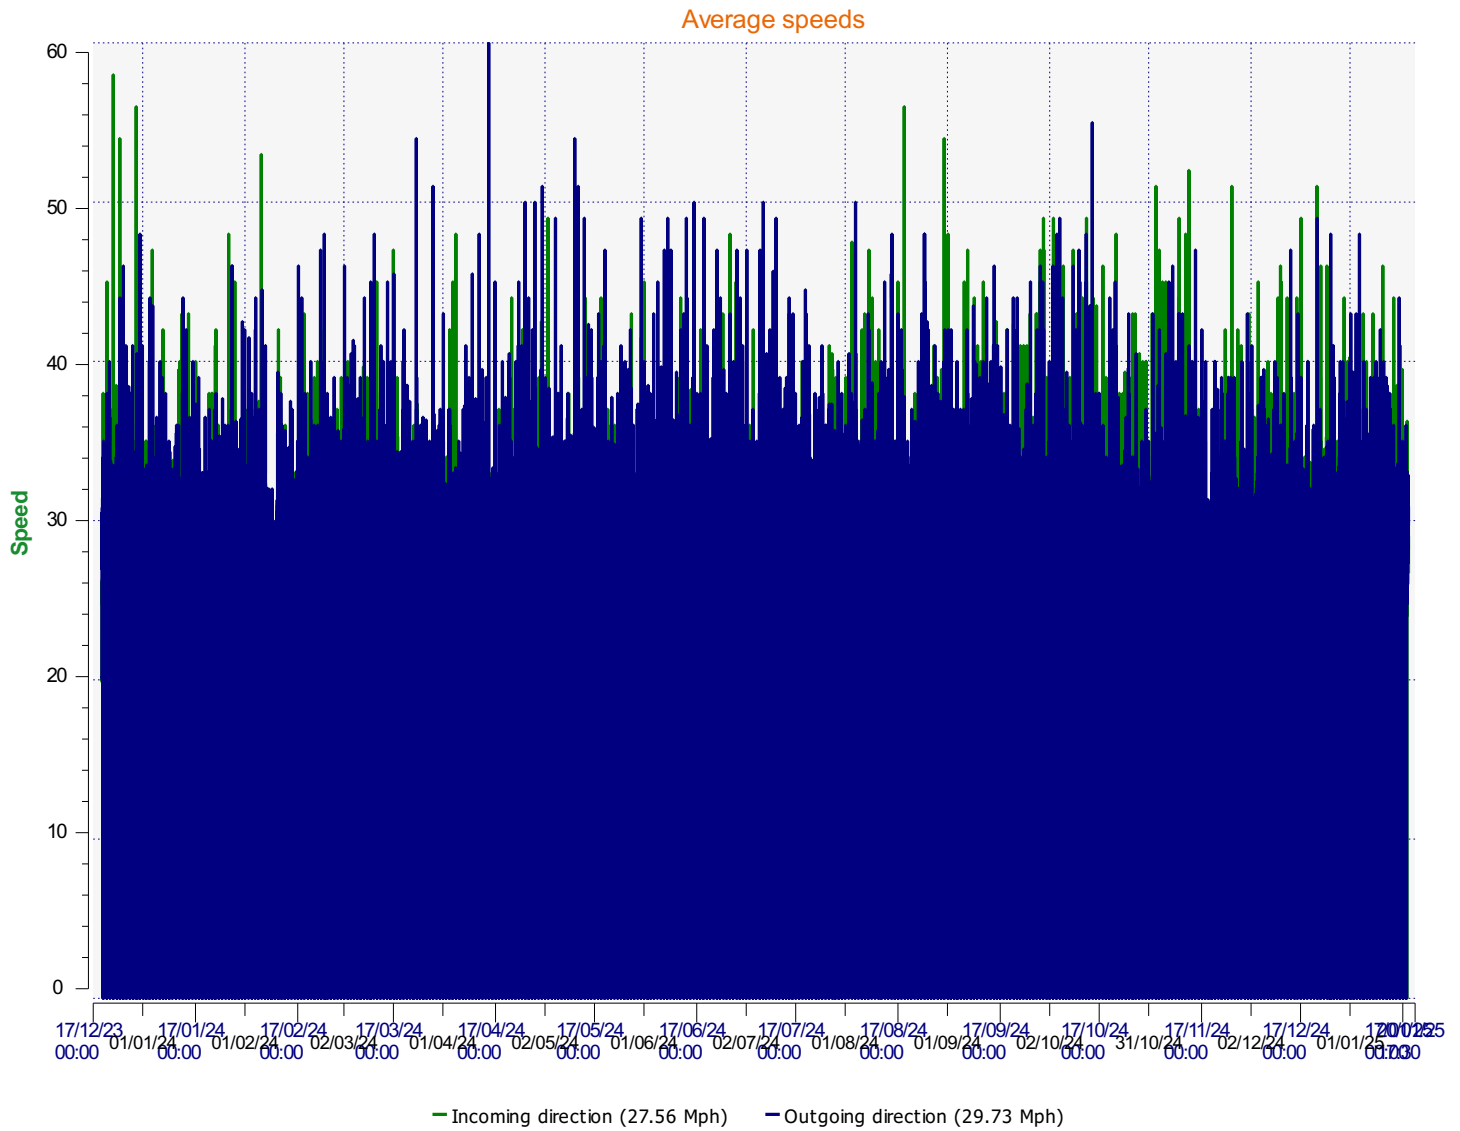

Élan Cité

DÉTECTER • INFORMER • SÉCURISER

Start date:	Tuesday, December 19, 2023 2:30 PM
End date:	Saturday, January 18, 2025 5:30 PM
Location:	near Green Lane SID
Comments:	Speed limit 30mph. Exceeding 35mph can face prosecution. INCOMING: (from Horncastle direction) 91% are below 35mph. 74.78% are below 30mph. Average speed is 27.56mph. OUTGOING: (towards Horncastle) 85.61% of vehicles are up to 35mph. 58% up to 30mph. Average speed is 29.73mph.

Start date: Tuesday, December 19, 2023 2:30 PM
End date: Saturday, January 18, 2025 5:30 PM

Location: near Green Lane SID

Comments: Speed limit 30mph. Exceeding 35mph can face prosecution. INCOMING: (from Horncastle direction) 91% are below 35mph. 74.78% are below 30mph. Average speed is 27.56mph.
OUTGOING: (towards Horncastle) 85.61% of vehicles are up to 35mph. 58% up to 30mph. Average speed is 29.73mph.