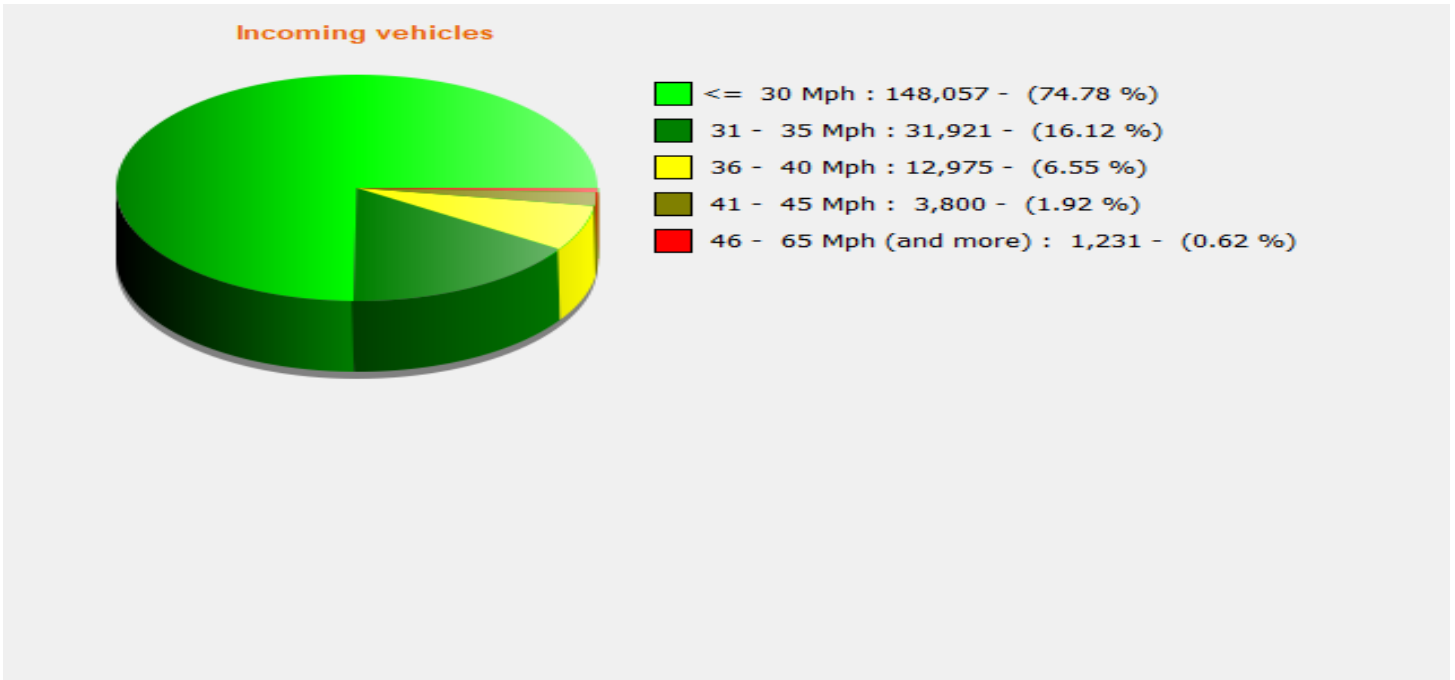

Élan Cité

DÉTECTER • INFORMER • SÉCURISER

Start date:	Tuesday, December 19, 2023 2:30 PM
End date:	Saturday, January 18, 2025 5:30 PM
Location:	near Green Lane SID
Comments:	Speed limit 30mph. Exceeding 35mph can face prosecution. INCOMING: (from Horncastle direction) 91% are below 35mph. 74.78% are below 30mph. Average speed is 27.56mph. OUTGOING: (towards Horncastle) 85.61% of vehicles are up to 35mph. 58% up to 30mph. Average speed is 29.73mph.

Start date: Tuesday, December 19, 2023 2:30 PM
End date: Saturday, January 18, 2025 5:30 PM

Location: near Green Lane SID

Comments: Speed limit 30mph. Exceeding 35mph can face prosecution. INCOMING: (from Horncastle direction) 91% are below 35mph. 74.78% are below 30mph. Average speed is 27.56mph.
OUTGOING: (towards Horncastle) 85.61% of vehicles are up to 35mph. 58% up to 30mph. Average speed is 29.73mph.