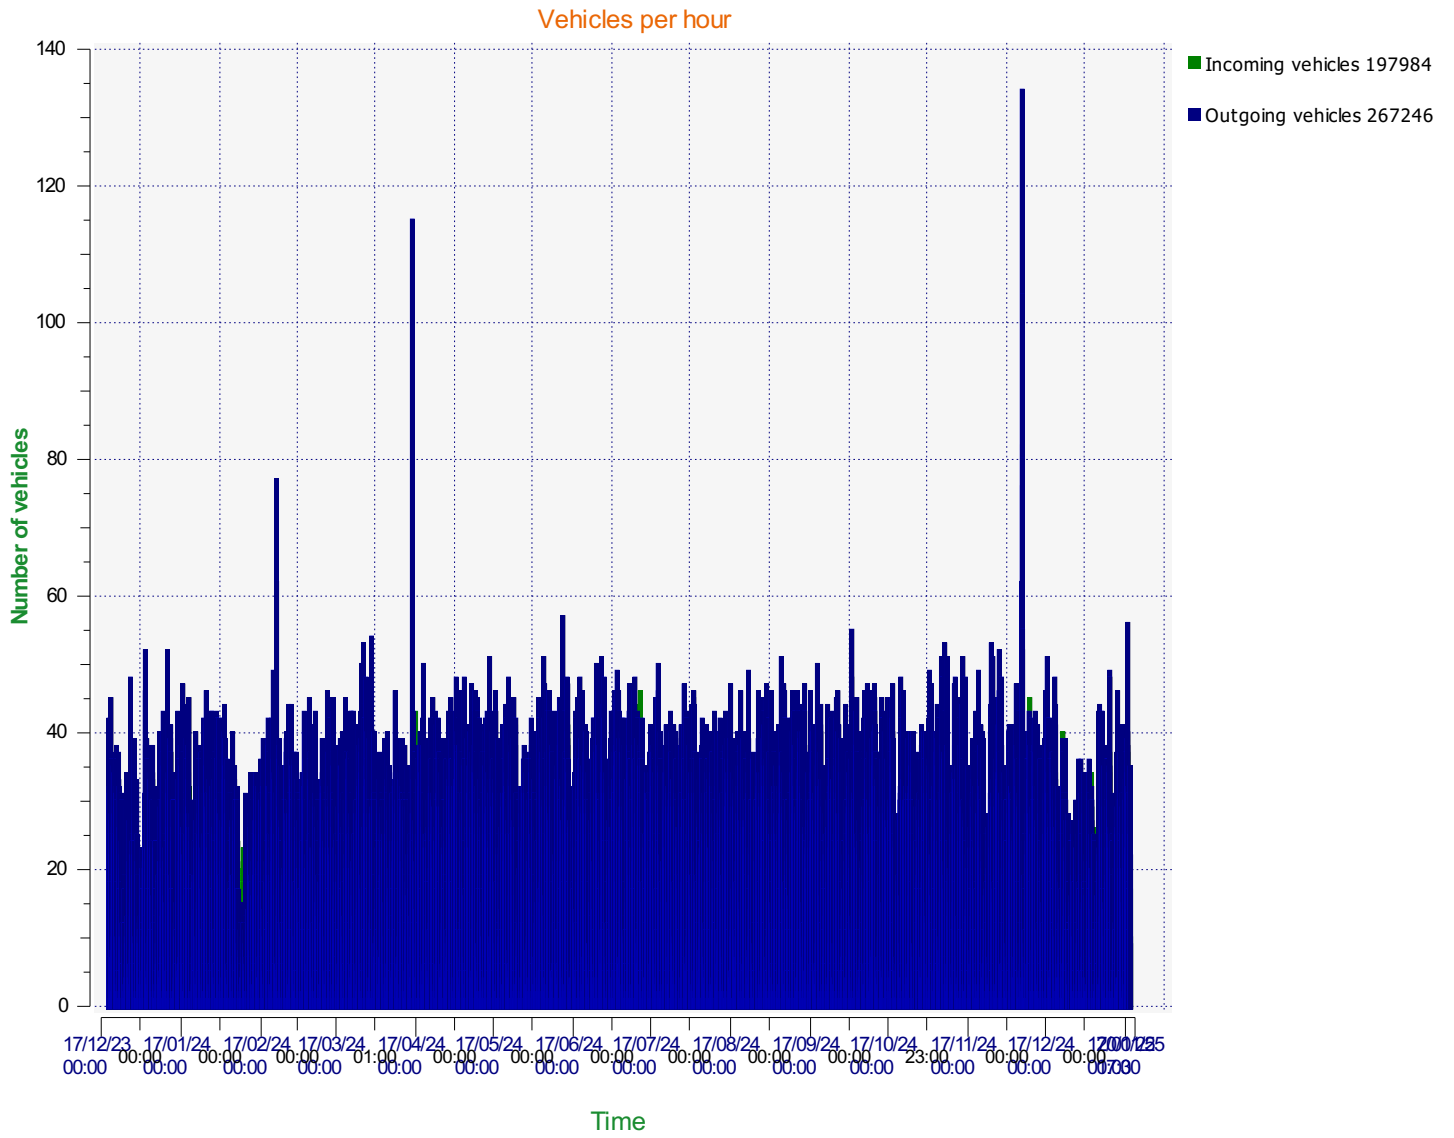

Start date: Tuesday, December 19, 2023 2:30 PM
End date: Saturday, January 18, 2025 5:30 PM

Location: near Green Lane SID

Comments: Speed limit 30mph. Exceeding 35mph can face prosecution. INCOMING: (from Horncastle direction) 91% are below 35mph. 74.78% are below 30mph. Average speed is 27.56mph.
OUTGOING: (towards Horncastle) 85.61% of vehicles are up to 35mph. 58% up to 30mph. Average speed is 29.73mph.