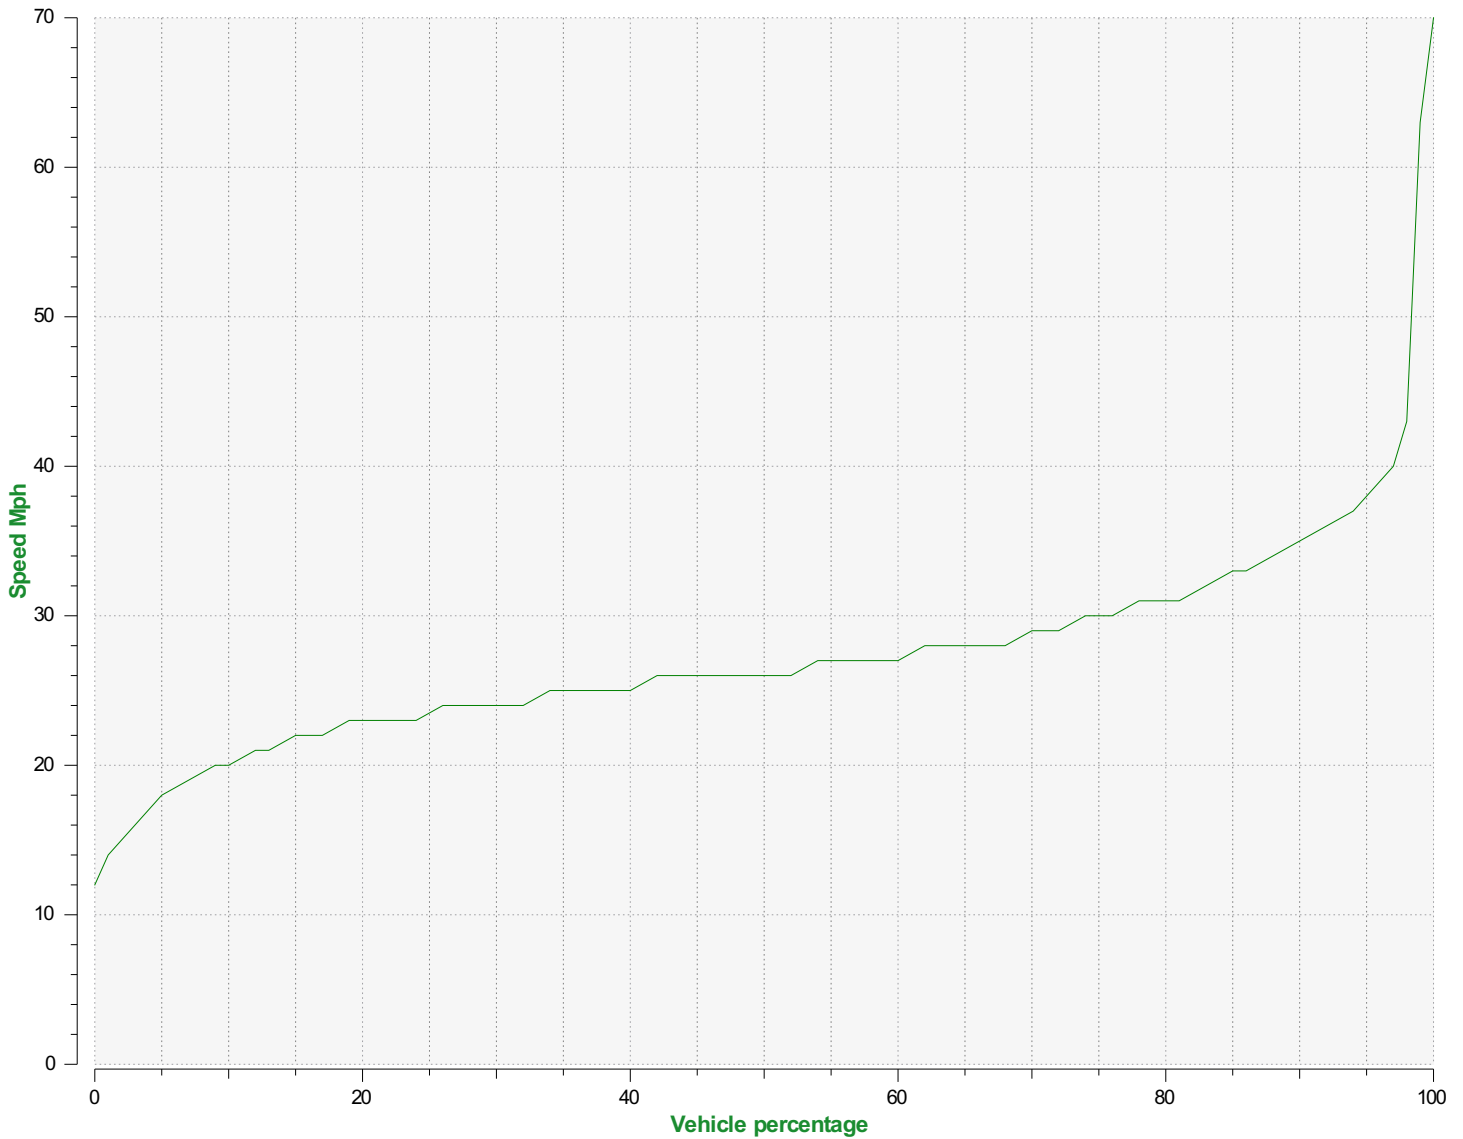

Start date: Tuesday, December 19, 2023 2:30 PM
End date: Saturday, January 18, 2025 5:30 PM

Location: near Green Lane SID

Comments: Speed limit 30mph. Exceeding 35mph can face prosecution. INCOMING: (from Horncastle direction) 91% are below 35mph. 74.78% are below 30mph. Average speed is 27.56mph. OUTGOING: (towards Horncastle) 85.61% of vehicles are up to 35mph. 58% up to 30mph. Average speed is 29.73mph.