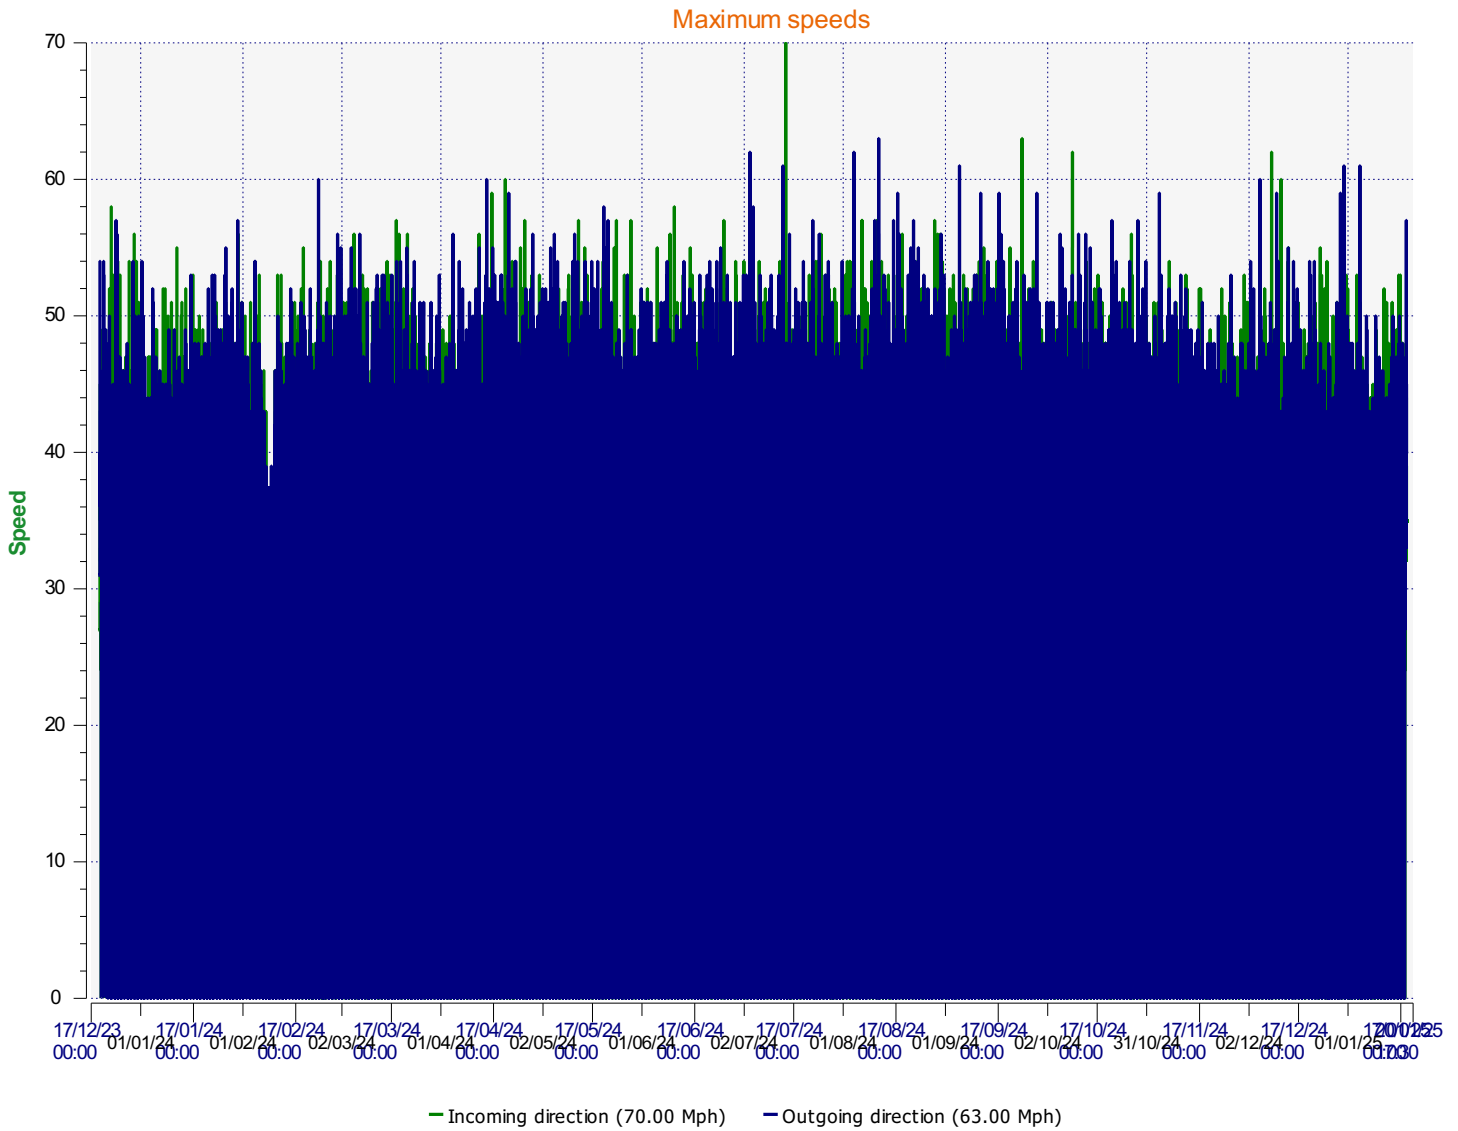

Élan Cité

DÉTECTER • INFORMER • SÉCURISER

Start date:	Tuesday, December 19, 2023 2:30 PM
End date:	Saturday, January 18, 2025 5:30 PM
Location:	near Green Lane SID
Comments:	Speed limit 30mph. Exceeding 35mph can face prosecution. INCOMING: (from Horncastle direction) 91% are below 35mph. 74.78% are below 30mph. Average speed is 27.56mph. OUTGOING: (towards Horncastle) 85.61% of vehicles are up to 35mph. 58% up to 30mph. Average speed is 29.73mph.

Start date: Tuesday, December 19, 2023 2:30 PM
End date: Saturday, January 18, 2025 5:30 PM

Location: near Green Lane SID

Comments: Speed limit 30mph. Exceeding 35mph can face prosecution. INCOMING: (from Horncastle direction) 91% are below 35mph. 74.78% are below 30mph. Average speed is 27.56mph.
OUTGOING: (towards Horncastle) 85.61% of vehicles are up to 35mph. 58% up to 30mph. Average speed is 29.73mph.