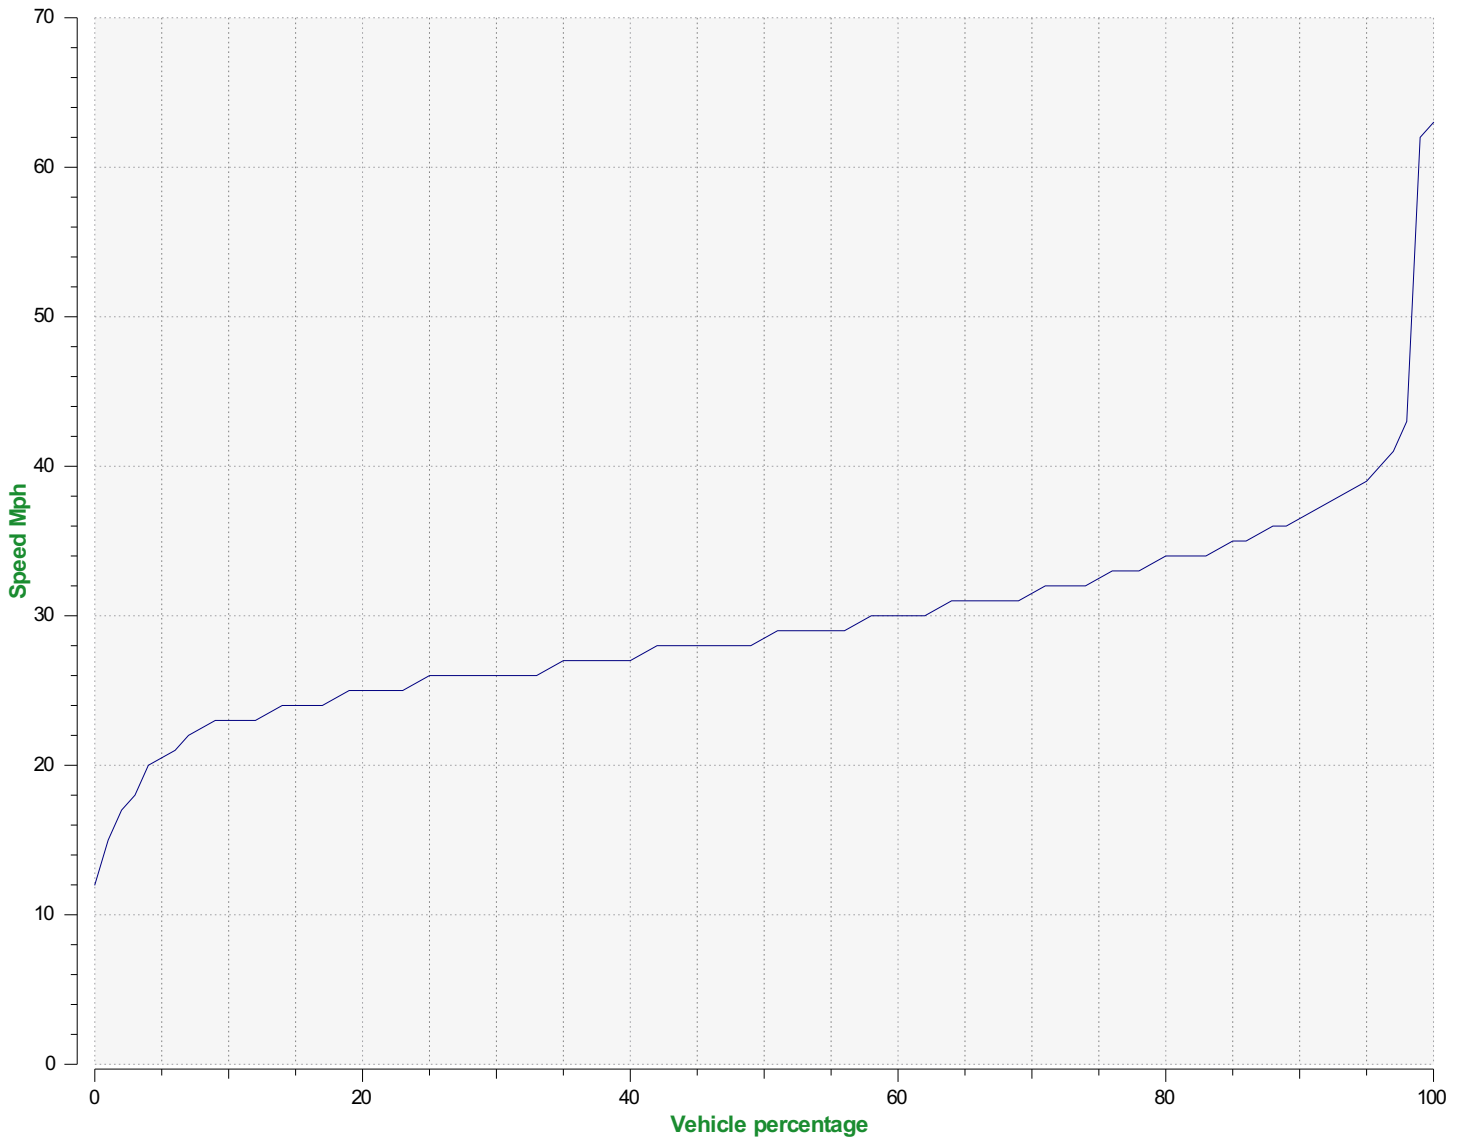

Start date: Tuesday, December 19, 2023 2:30 PM
End date: Saturday, January 18, 2025 5:30 PM

Location: near Green Lane SID

Comments: Speed limit 30mph. Exceeding 35mph can face prosecution. INCOMING: (from Horncastle direction) 91% are below 35mph. 74.78% are below 30mph. Average speed is 27.56mph. OUTGOING: (towards Horncastle) 85.61% of vehicles are up to 35mph. 58% up to 30mph. Average speed is 29.73mph.

Speed percentiles (incoming)

V30: 24.00Mph **V50:** 26.00Mph **V85:** 33.00Mph

Start date: Tuesday, December 19, 2023 2:30 PM
End date: Saturday, January 18, 2025 5:30 PM

Location: near Green Lane SID

Comments: Speed limit 30mph. Exceeding 35mph can face prosecution. INCOMING: (from Horncastle direction) 91% are below 35mph. 74.78% are below 30mph. Average speed is 27.56mph. OUTGOING: (towards Horncastle) 85.61% of vehicles are up to 35mph. 58% up to 30mph. Average speed is 29.73mph.